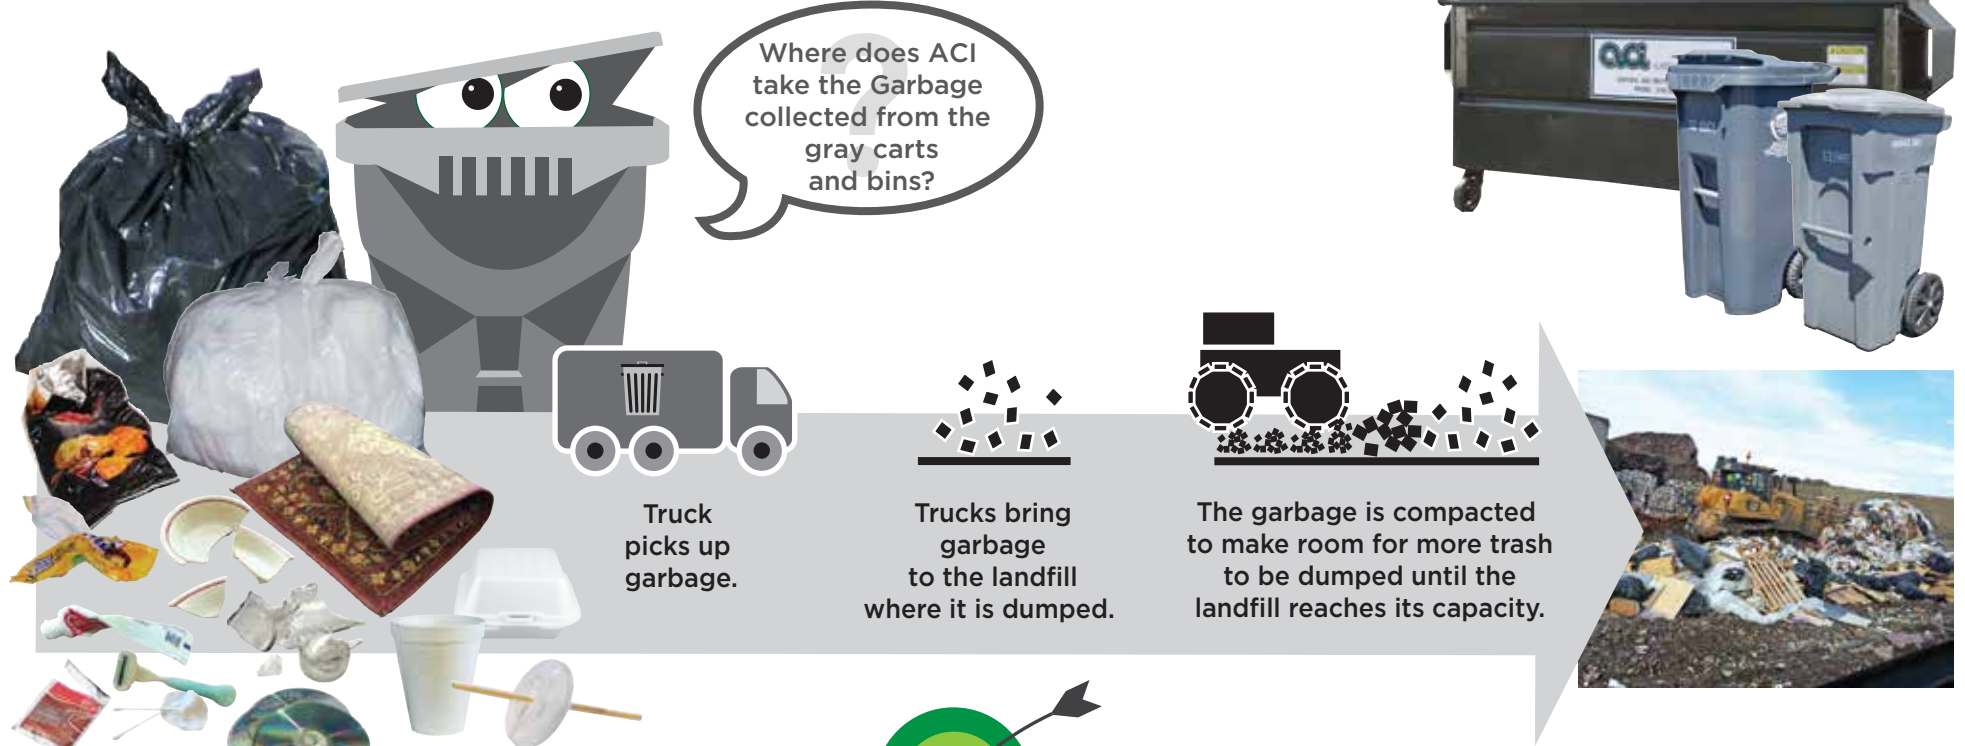

What happens to your Garbage?

- Buy recycled products.
- Buy products with limited packaging & packaging made of recycled materials.
- Use durable items, like reusable utensils & dishes, instead of single-use items.
- Invest in reusable bags.
- Make the most of our convenient Recyclables & Organics programs.

DID YOU KNOW?

- Landfills contribute 17.5% of all man-made methane gas.
- On average, Americans landfill 4.38 lbs of waste per day, and Californians generate 8 lbs of waste per day.
- These materials never enter the Economic Market again. Instead, we have to mine an increasing amount of finite resources, causing more pollution and higher energy use.